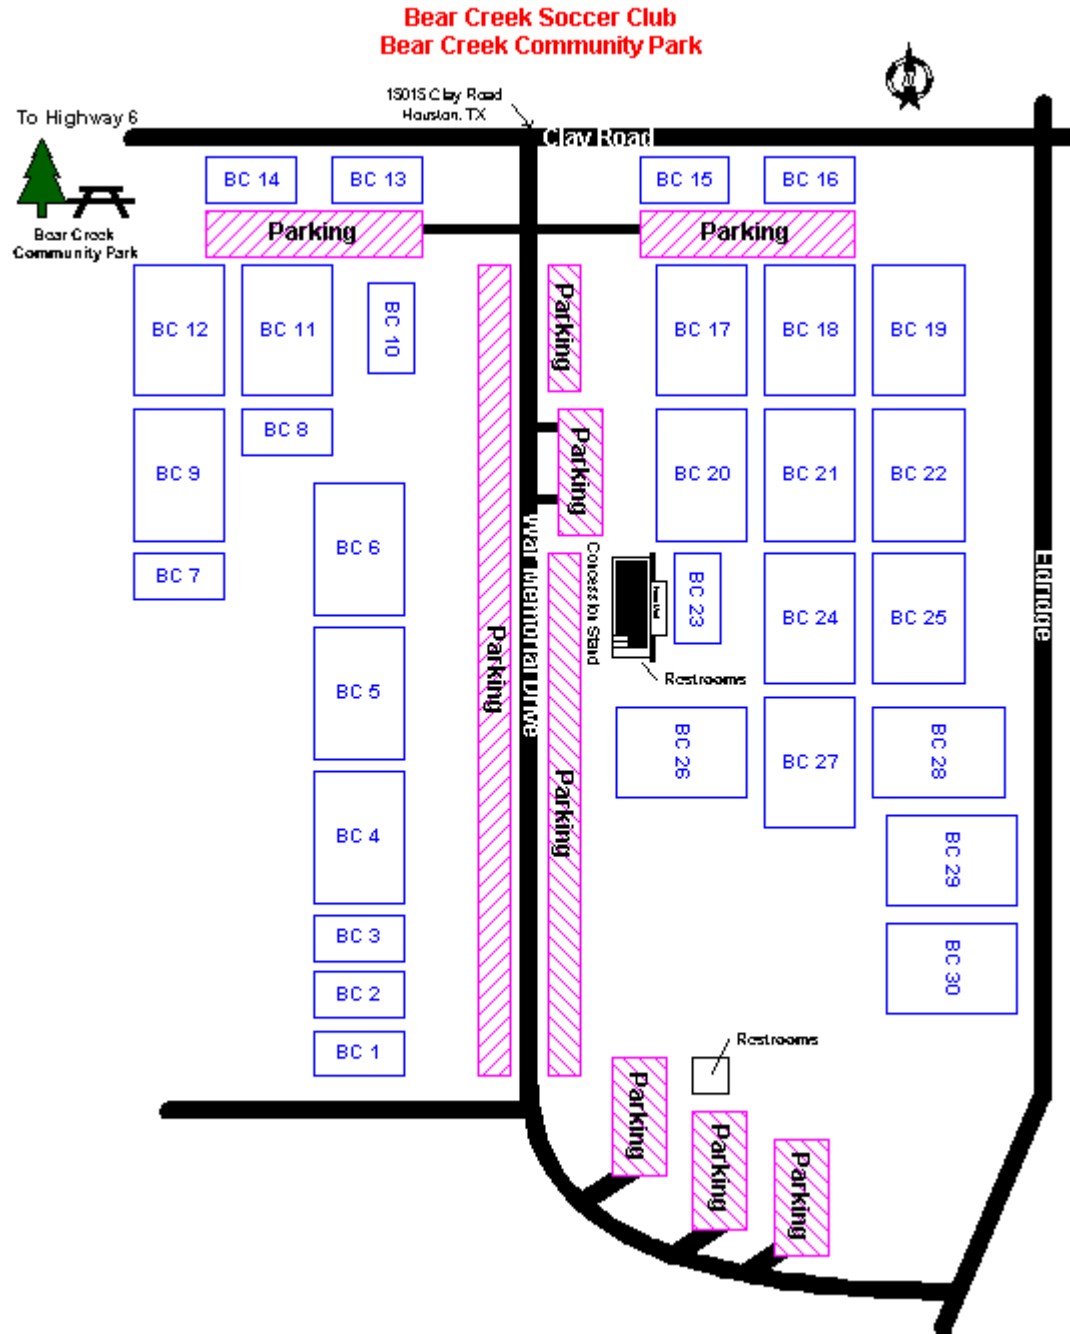

# Bear Creek Soccer Club Playing Fields

Morton Ranch Rd.

Katy Hockey Rd.

Park Road

Rainout  
281-392-5972

Katy Park

Pink is Spectator Side

Mason Rd.

Franz Rd.

Katyland Dr.

**Katy**

**KT**