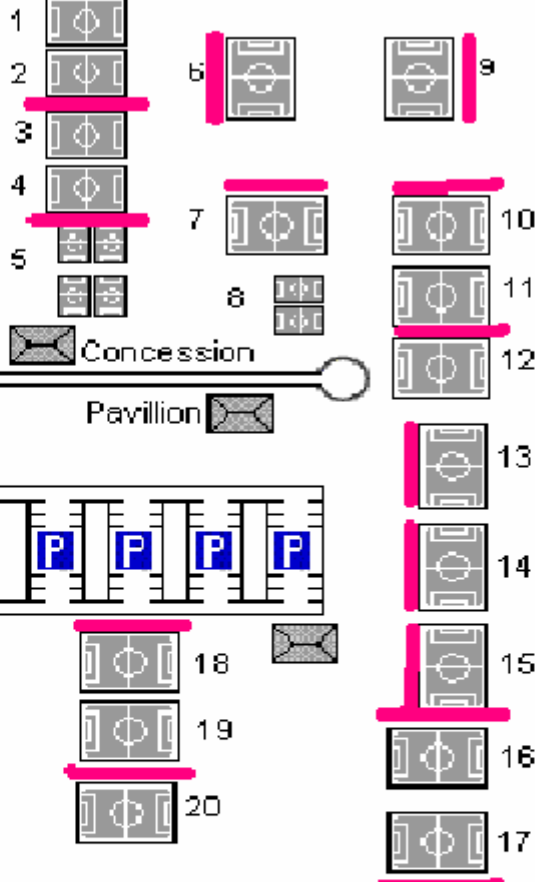

# Bear Creek Soccer Club Playing Fields

Morton Ranch Rd.

Katy Hockey Rd.

Park Road

Rainout  
281-392-5972

Katy Park

Pink is Spectator Side

Mason Rd.